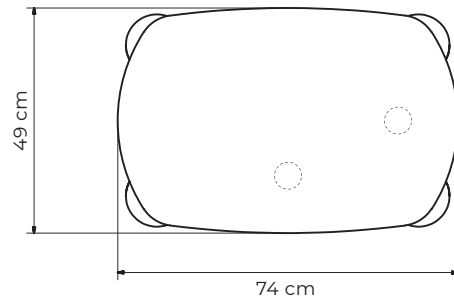

Specifications ophthalmic lifting table series T-70

height 72 cm to 115 cm
adjustment range 43 cm

Maximum Table Load

with central column bei 80 kg without castors
50 kg with castors

with asymmetric column 80 kg without castors
40 kg with castors

power supply 230 V / 50 Hz
connected load 450 W / max 2,0A

Colours

table base RAL 7024 graphite grey
table top RAL 9003 signal white
cover plates RAL 9007 grey aluminium

bon Optic Vertriebs GmbH, Stellmacherstr. 14, 23556 Lübeck, Germany
Specifications, design and equipment are subject to change
without any notice or obligation on the part of the manufacturer.

Rev. 2022-10-05

bon Optic Vertriebsgesellschaft mbH

Stellmacherstr. 14 · 23556 Lübeck, Germany · Phone +49 451 80 9000
Fax +49 451 80 900-10 · E-Mail call@bon.de · Internet www.bon.de