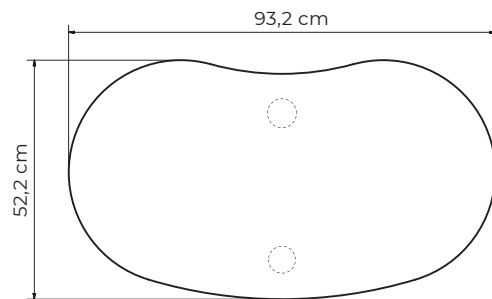

Specifications ophthalmic lifting table series T-70

height 72 cm to 115 cm
adjustment range 43 cm

Maximum Table Load

with central column bei 80 kg without castors
50 kg with castors

with asymmetric column 80 kg without castors
40 kg with castors

power supply 230 V / 50 Hz
connected load 450 W / max 2,0A

Colours

table base RAL 7024 graphite grey
table top RAL 9003 signal white
cover plates RAL 9007 grey aluminium

bon Optic Vertriebs GmbH, Stellmacherstr. 14, 23556 Lübeck, Germany
Specifications, design and equipment are subject to change
without any notice or obligation on the part of the manufacturer.

Rev. 2022-10-05

bon Optic Vertriebsgesellschaft mbH

Stellmacherstr. 14 · 23556 Lübeck, Germany · Phone +49 451 80 9000
Fax +49 451 80 900-10 · E-Mail call@bon.de · Internet www.bon.de