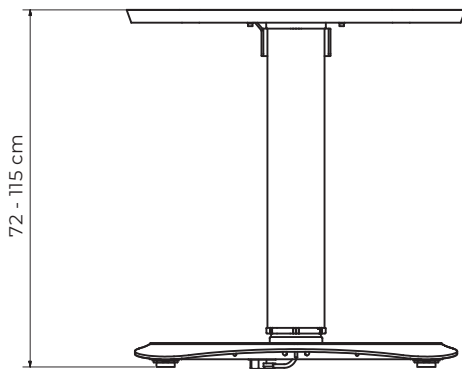

Specifications ophthalmic lifting table series T-70

height 72 cm to 115 cm
adjustment range 43 cm

Maximum Table Load

with central column bei 80 kg without castors
50 kg with castors

with asymmetric column 80 kg without castors
40 kg with castors

power supply 230 V / 50 Hz
connected load 450 W / max 2,0A

Colours

table base RAL 7024 graphite grey
table top RAL 9003 signal white
cover plates RAL 9007 grey aluminium

bon Optic Vertriebs GmbH, Stellmacherstr. 14, 23556 Lübeck, Germany
Specifications, design and equipment are subject to change
without any notice or obligation on the part of the manufacturer.

Rev. 2022-10-05

bon Optic Vertriebsgesellschaft mbH

Stellmacherstr. 14 · 23556 Lübeck, Germany · Phone +49 451 80 9000
Fax +49 451 80 900-10 · E-Mail call@bon.de · Internet www.bon.de