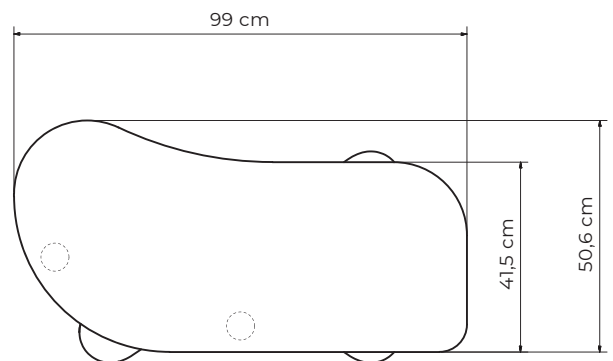

Specifications ophthalmic lifting table series T-70

height 72 cm to 115 cm
adjustment range 43 cm

Maximum Table Load

with central column bei 80 kg without castors
50 kg with castors

with asymmetric column 80 kg without castors
40 kg with castors

power supply 230 V / 50 Hz
connected load 450 W / max 2,0A

Colours

table base RAL 7024 graphite grey
table top RAL 9003 signal white
cover plates RAL 9007 grey aluminium

bon Optic Vertriebs GmbH, Stellmacherstr. 14, 23556 Lübeck, Germany
Specifications, design and equipment are subject to change
without any notice or obligation on the part of the manufacturer.

Rev. 2022-10-05

bon Optic Vertriebsgesellschaft mbH

Stellmacherstr. 14 · 23556 Lübeck, Germany · Phone +49 451 80 9000
Fax +49 451 80 900-10 · E-Mail call@bon.de · Internet www.bon.de